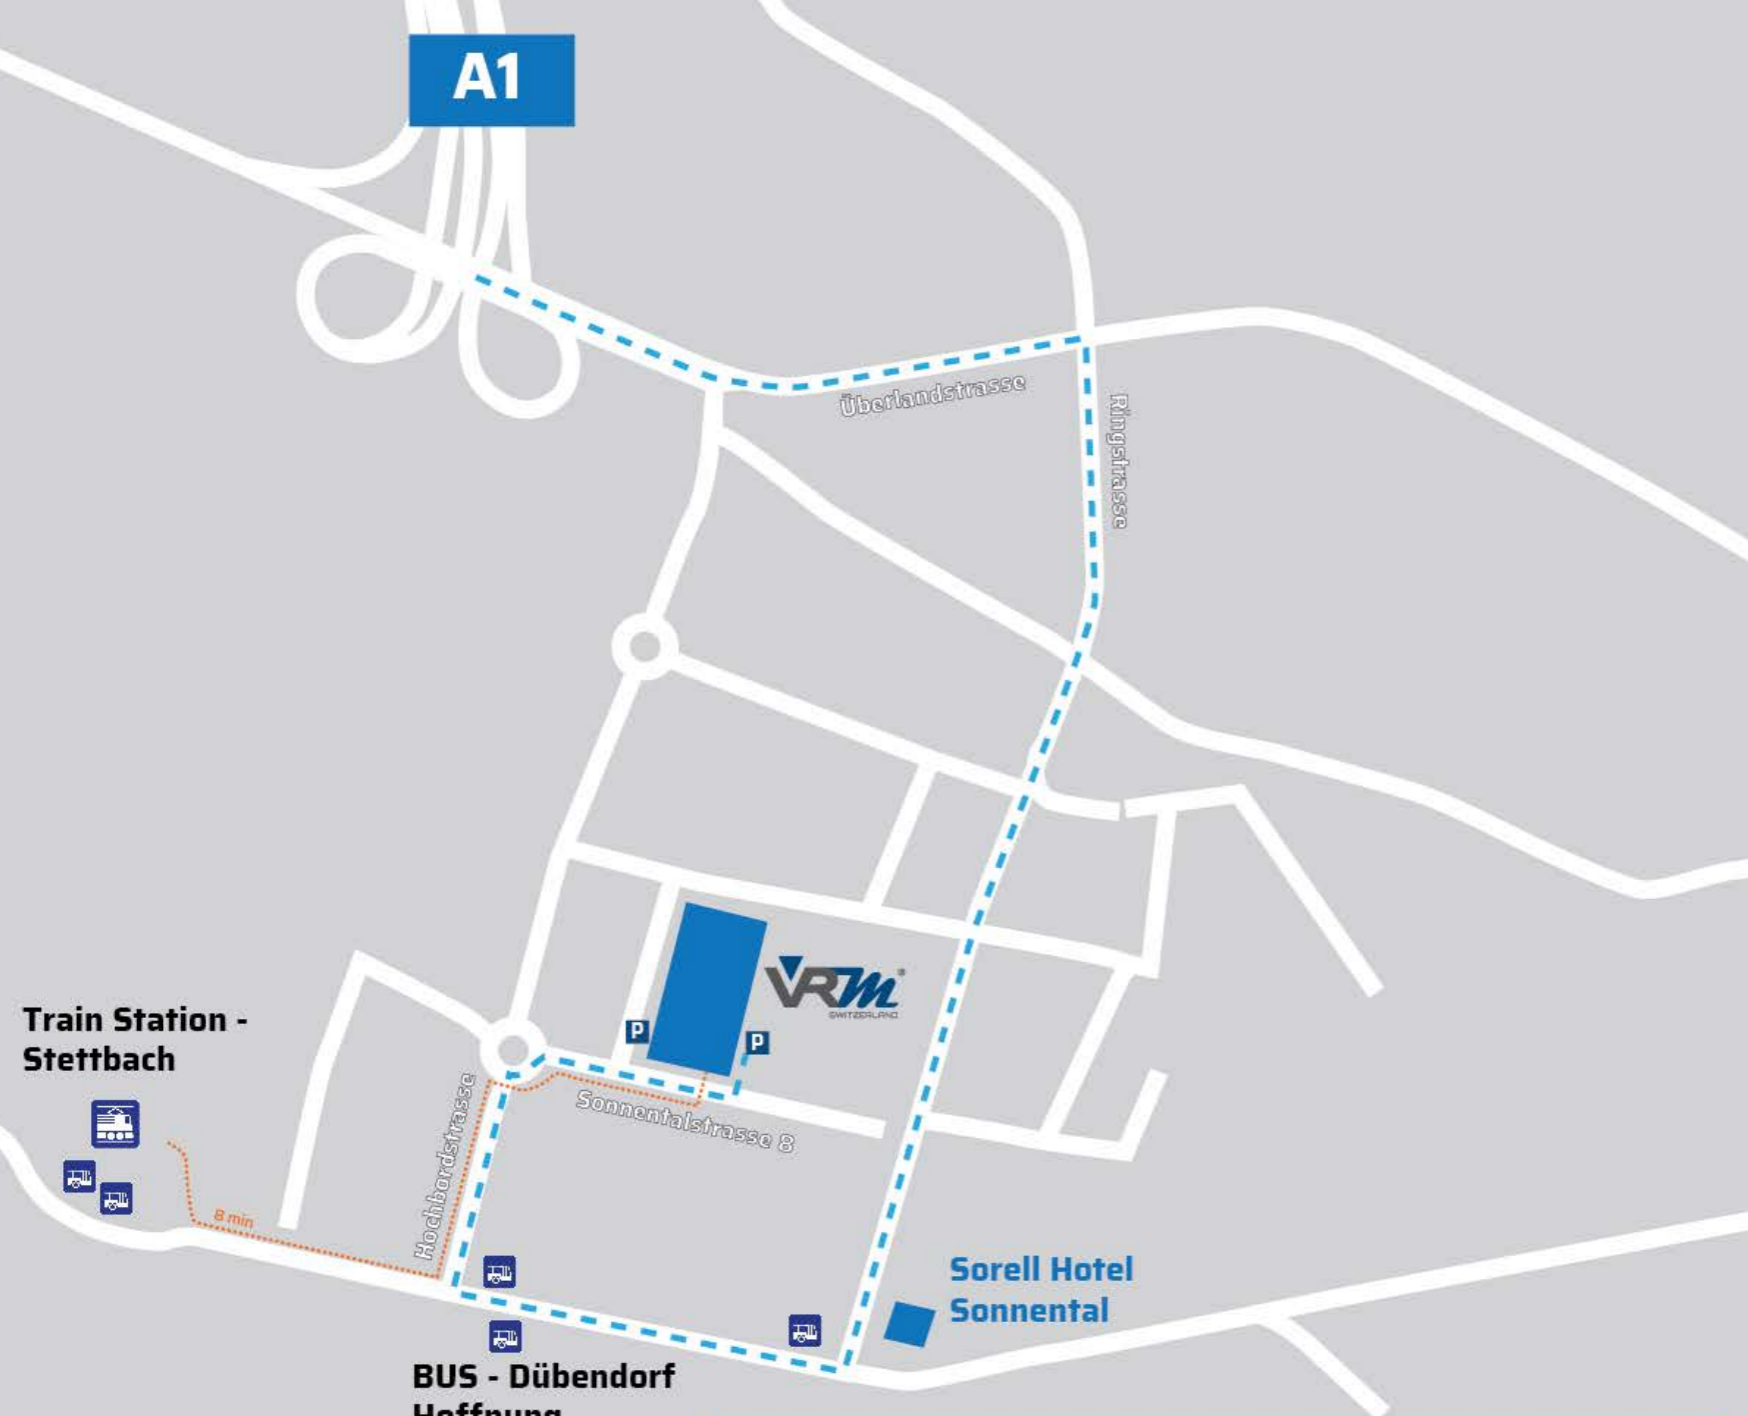

VRM Switzerland

Find the way to us at Maagtechnic

Address:

VRMotion AG
c/o Maagtechnic AG
Sonnentalstrasse 8
8600 Dübendorf
SWITZERLAND

Phone: +41 43 819 12 76
E-mail: info@vrmotion.ch

Swiss Made

A1

Train Station - Stettbach

BUS - Dübendorf Hoffnung

Arrival

Car - Autobahn A1: 

Leave the A1 at **Exit 65 WALLISELLEN**
Via Überlandstrasse, Ringstrasse, Hochbordstrasse to Sonnentalsstrasse 8

Taxi:

Right of way and exit is possible directly in front of VRM Switzerland

Train:

From central station Zurich at platform 43/44

S9 direction Uster
S12 direction Schaffhausen
S3 direction Wetzikon

Leave the train at train station **STETTACH**